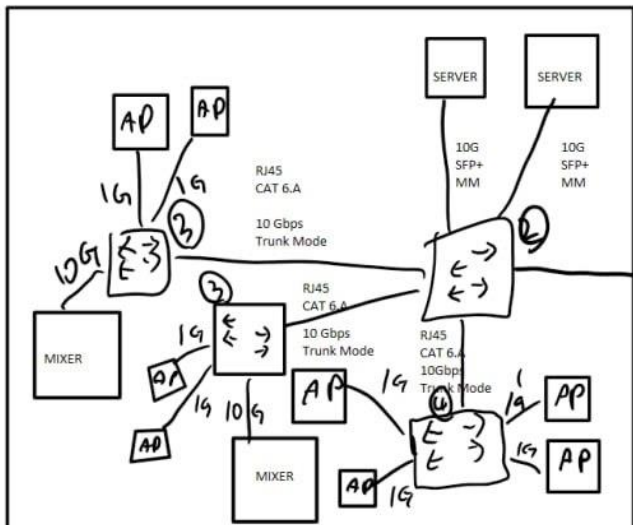

Next year:
Debconf 25
Brest, France

초기 구상 1

- 1: Supermicro VyOS 100G + 40G
- 2: QuantaMesh T3048-LY2R
- 3: Dell X1052
- 4: CISCO WS-C3560X-48PF-L
- 5: Juniper EX3200-24T

Public ips will be assigned to servers

- Trunk
- 10: KOREN
- 20: KREONET
- 30: NAT (for AP Use)

Eng1 Bldg

Computing Center

Mirae Bldg

초기 구상 2

커스텀 라우터

커스텀 라우터 (cont.)

사용된 장비 벤더

그래서 어떤 결과를 얻었는가?

Traffic:

Total upstream bandwidth: 200 Gbps

KREONET (In) 1.12 TB (Out) 6.75 TB

KOREN (In) 437 GB (Out) 75 GB

Deployments:

Access Point deployed: 20

Fibres deployed: 1.6 km